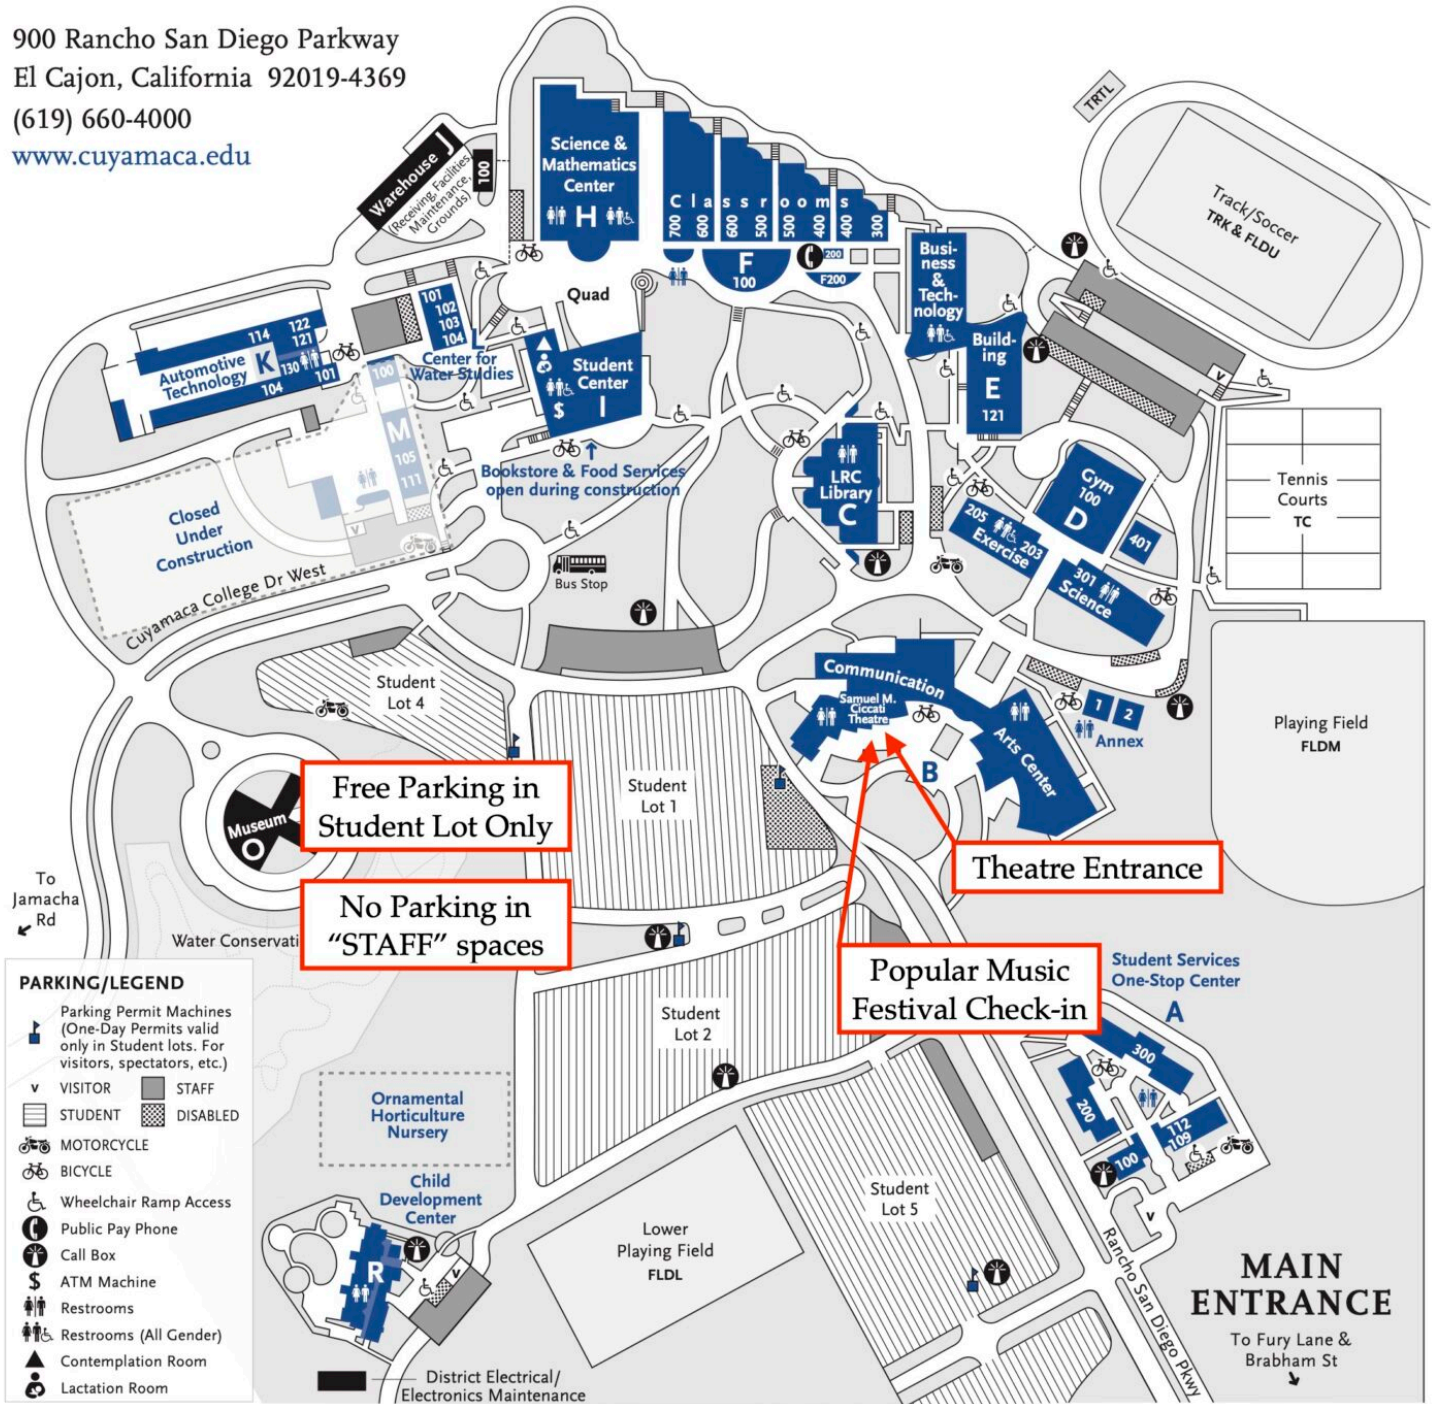

CUYAMACA COLLEGE

900 Rancho San Diego Parkway
 El Cajon, California 92019-4369
 (619) 660-4000
www.cuyamaca.edu

Academic Resource Center - C Bldg
 Adjunct Faculty Offices - B, E and F Bldgs
 Administration - F Bldg
 Admissions & Records - A Bldg
 Assessment Center - A Bldg
 Automotive Technology - K Bldg
 Bookstore - Student Center
 CalWORKs S.T.E.P.S. - A Bldg
 CAFYES - A Bldg
 Campus & Parking Services (CAPS) - A Bldg
 CARE - A Bldg
 Career/Placement Center - A Bldg
 Cashier - A Bldg
 Center for Water Studies - L Bldg
 Child Development Center - R Bldg
 Computer Labs/Tech Mall (Student use) - E Bldg

Counseling - A Bldg
 DSPS - A Bldg
 DSPS Learning Lab - C Bldg
 Duplicating (Faculty Support Services) - F Bldg
 Environmental Training Center (ETC) - F Bldg
 EOPS - A Bldg
 Facilities Office - J-100
 Financial Aid - A Bldg
 Fitness Center - D Bldg
 Food Services - Student Center
 Gym - D Bldg
 Health & Wellness Center - I Bldg
 Heritage of the Americas Museum - O Bldg
 High School & Community Relations - A Bldg
 Institutional Effectiveness, Success & Equity - E Bldg

Library (LRC) - C Bldg
 Mailroom - F Bldg
 Nursery (Plant Sales) - by R Bldg
 Ornamental Horticulture - closed for construction
 Pathway Academy - Annex 2
 Samuel M. Ciccati Performing Arts Center - B Bldg
 Sheriff's Office - A Bldg
 STEM Achievement Center - H Bldg
 Student Affairs - A Bldg
 Student Center - I Bldg
 Switchboard - F Bldg
 Transfer Center - A Bldg
 UP! - A Bldg
 Veterans Resource Center - Annex 1
 Veterans Services - A Bldg
 Writing Center - B Bldg
 Word Processing (Faculty Support Services) - F Bldg